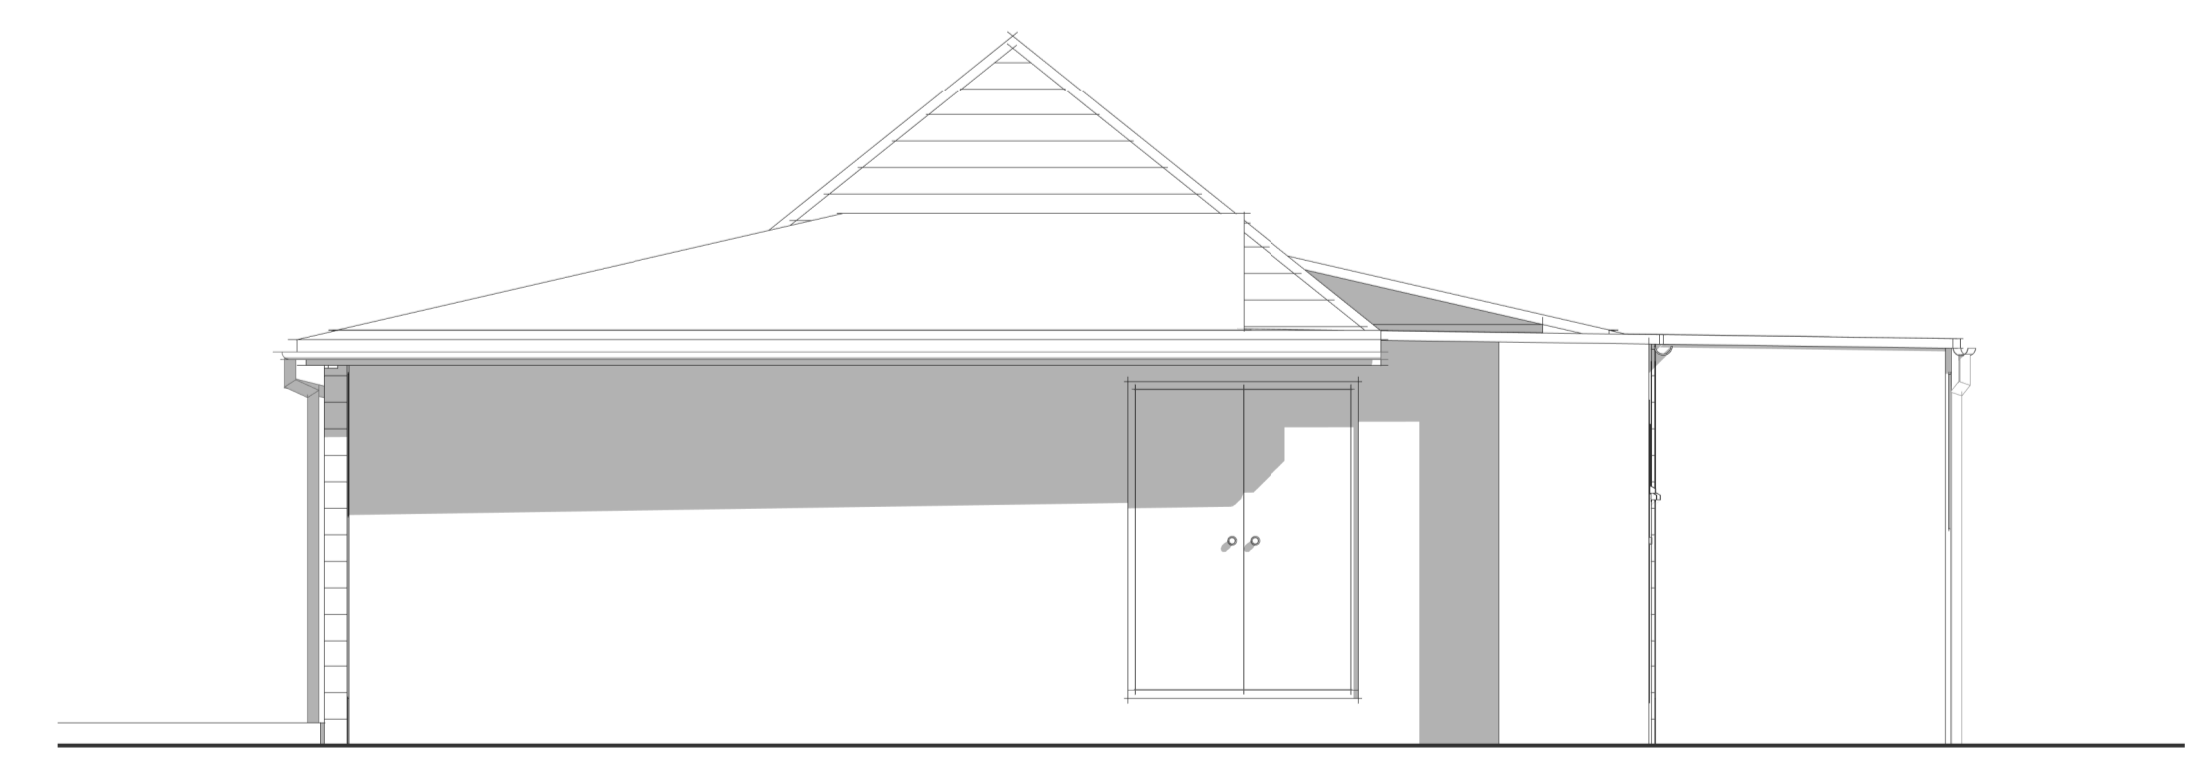

SOUTH ELEVATION

NORTH ELEVATION

WEST ELEVATION

EAST ELEVATION

TENDER

B	15/06/23	TENDER
A	09/09/22	Canopy Posts amended/phase 2 works indicated
revision	date	description
project title		
EXTENSION TO EXISTING SPORTS PAVILION		
drawing title		
PROPOSED ELEVATIONS		
first issued	drawn	scale @ A1
17/08/22	CH	1:100
job/drawing no/revision		