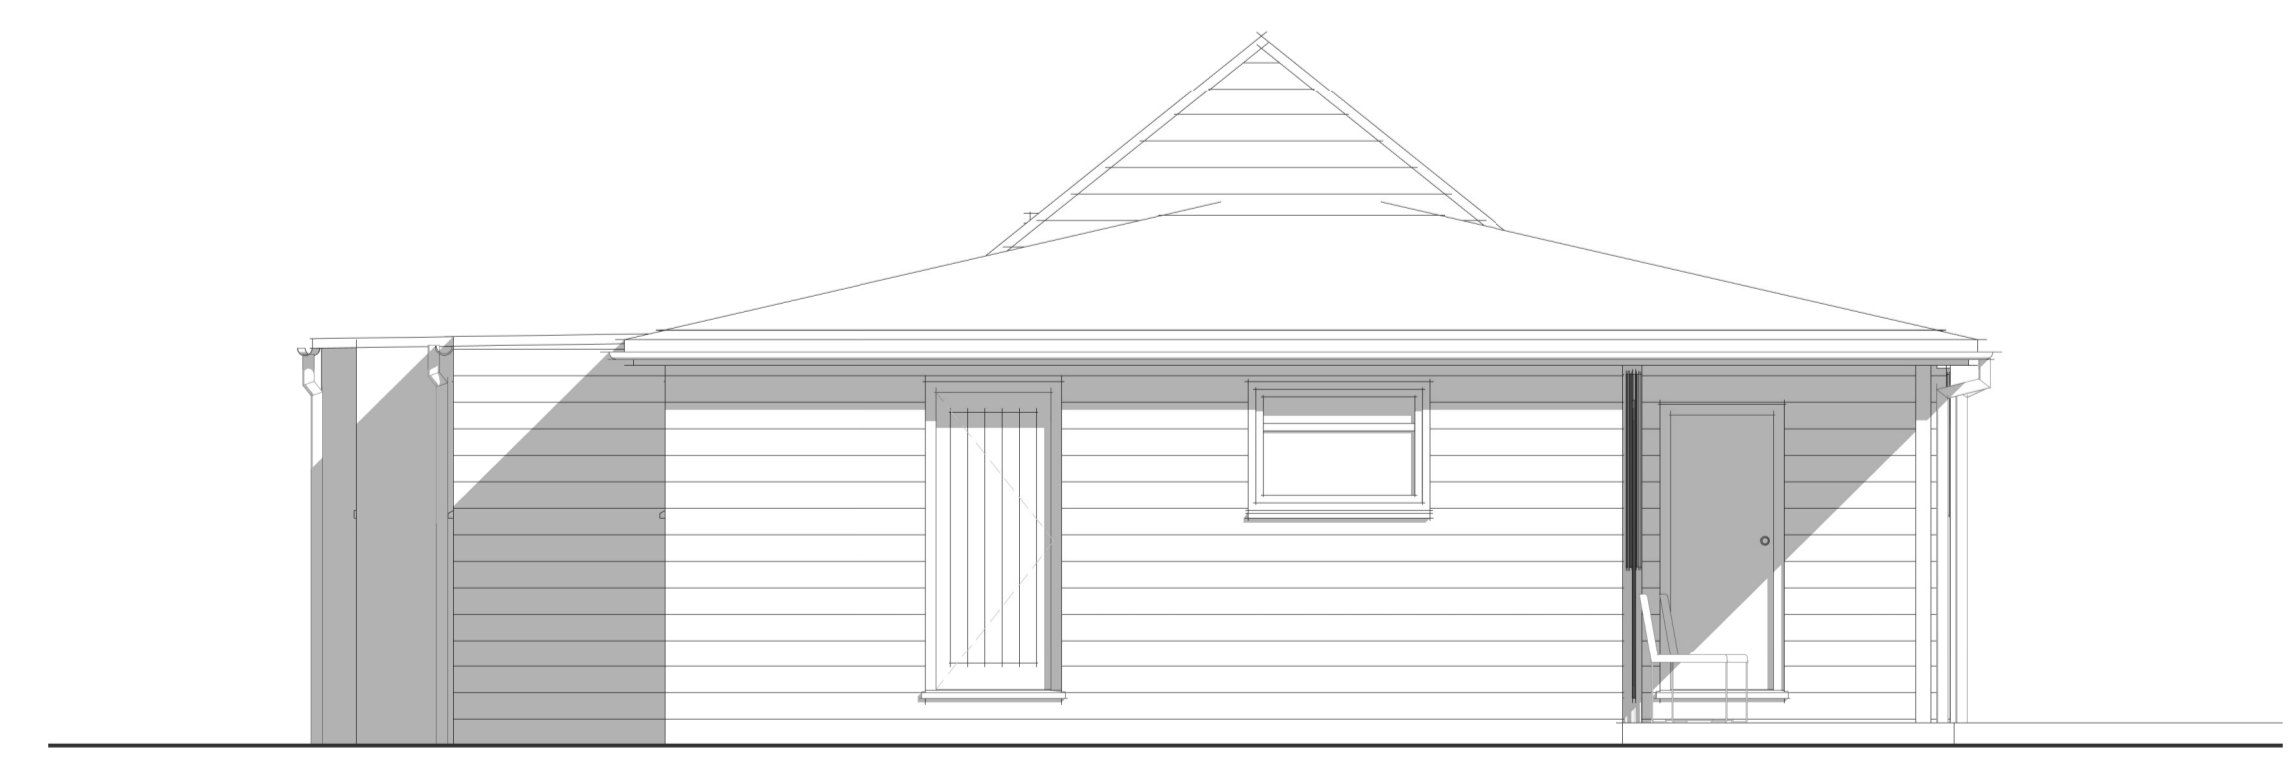

SOUTH ELEVATION

NORTH ELEVATION

WEST ELEVATION

EAST ELEVATION

TENDER

B	15/06/23	TENDER
A	09/09/22	Canopy Posts amended/phase 2 works indicated
revision	date	description
project title		
EXTENSION TO EXISTING SPORTS PAVILION		
drawing title		
PROPOSED ELEVATIONS		
first issued	drawn	scale @ A1
17/08/22	CH	1:100
job/drawing no/revision		