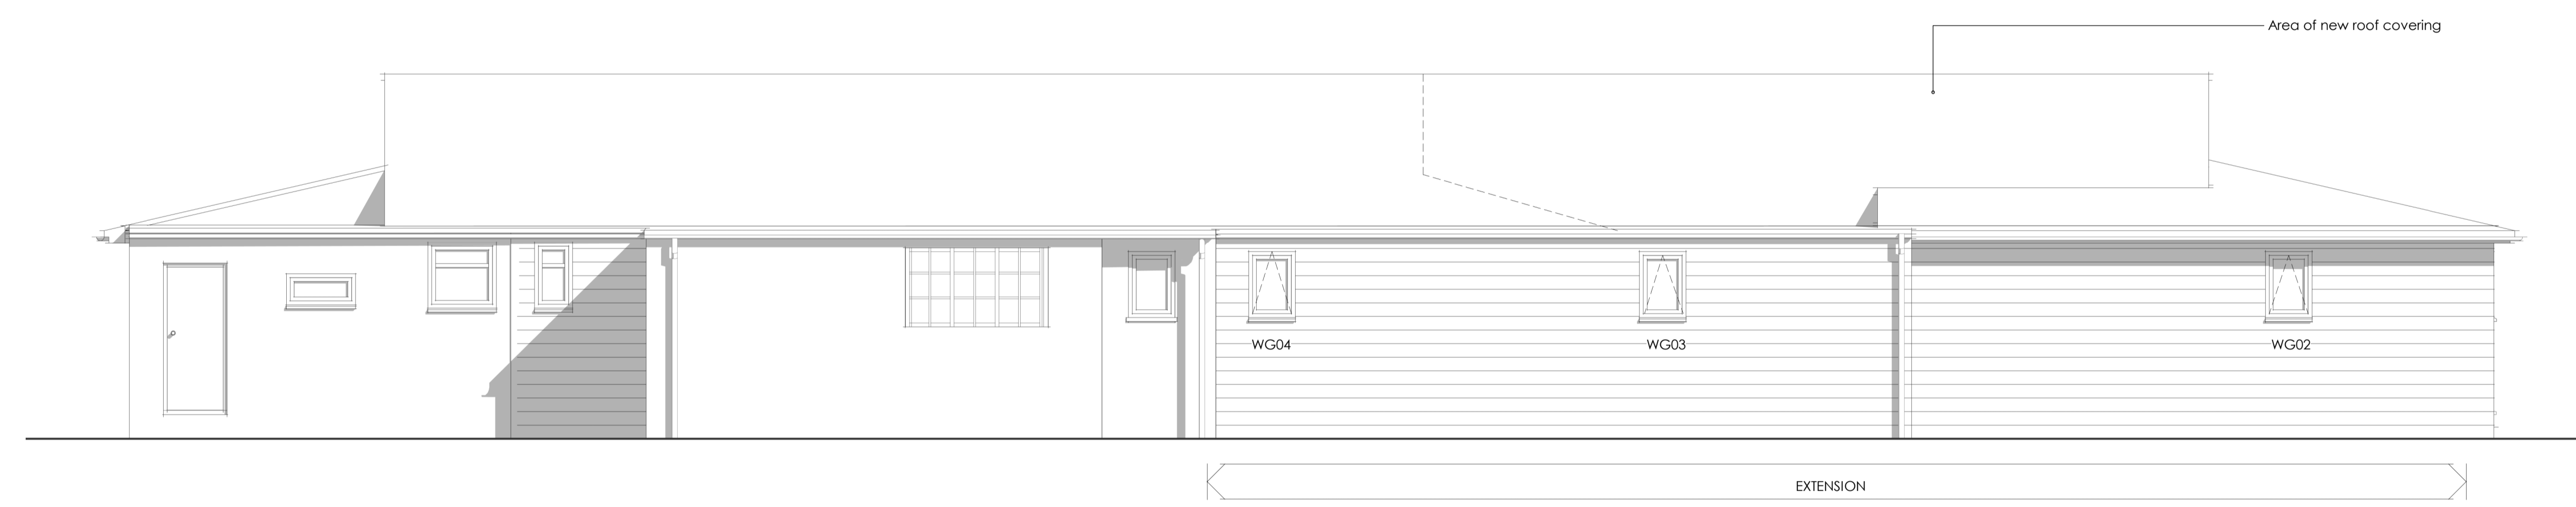

SOUTH ELEVATION

NORTH ELEVATION

WEST ELEVATION

EAST ELEVATION

TENDER

B	15/06/23	TENDER
A	09/09/22	Canopy Posts amended/phase 2 works indicated
revision	date	description
project title		
EXTENSION TO EXISTING SPORTS PAVILION		
drawing title		
PROPOSED ELEVATIONS		
first issued	drawn	scale @ A1
17/08/22	CH	1:100
job/drawing no/revision		